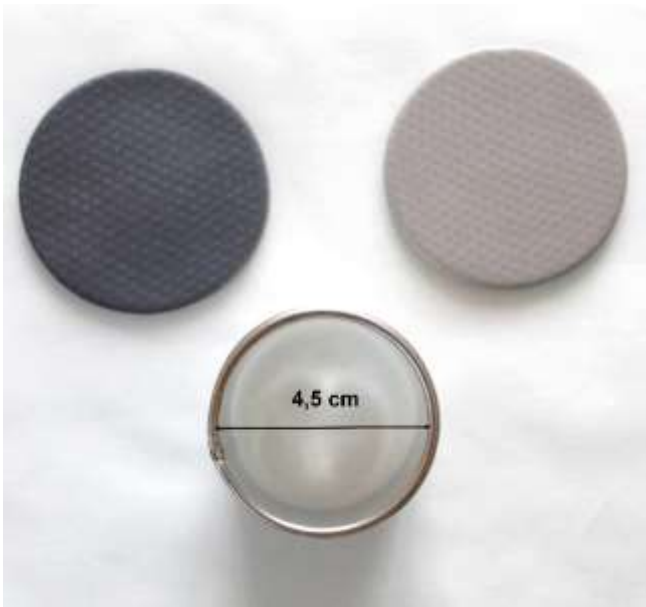

CERNiT[®]

PREMIUM MODELLING CLAY

CERNIT : Shiny Cosmos 276 - Shiny red 400 - Shiny Green 600 - Shiny Gold 050 - Glamour white 010

DARWI Varnish Glossy

Shiny Cosmos 276
+ Glamour White 010

Play cat and mouse...