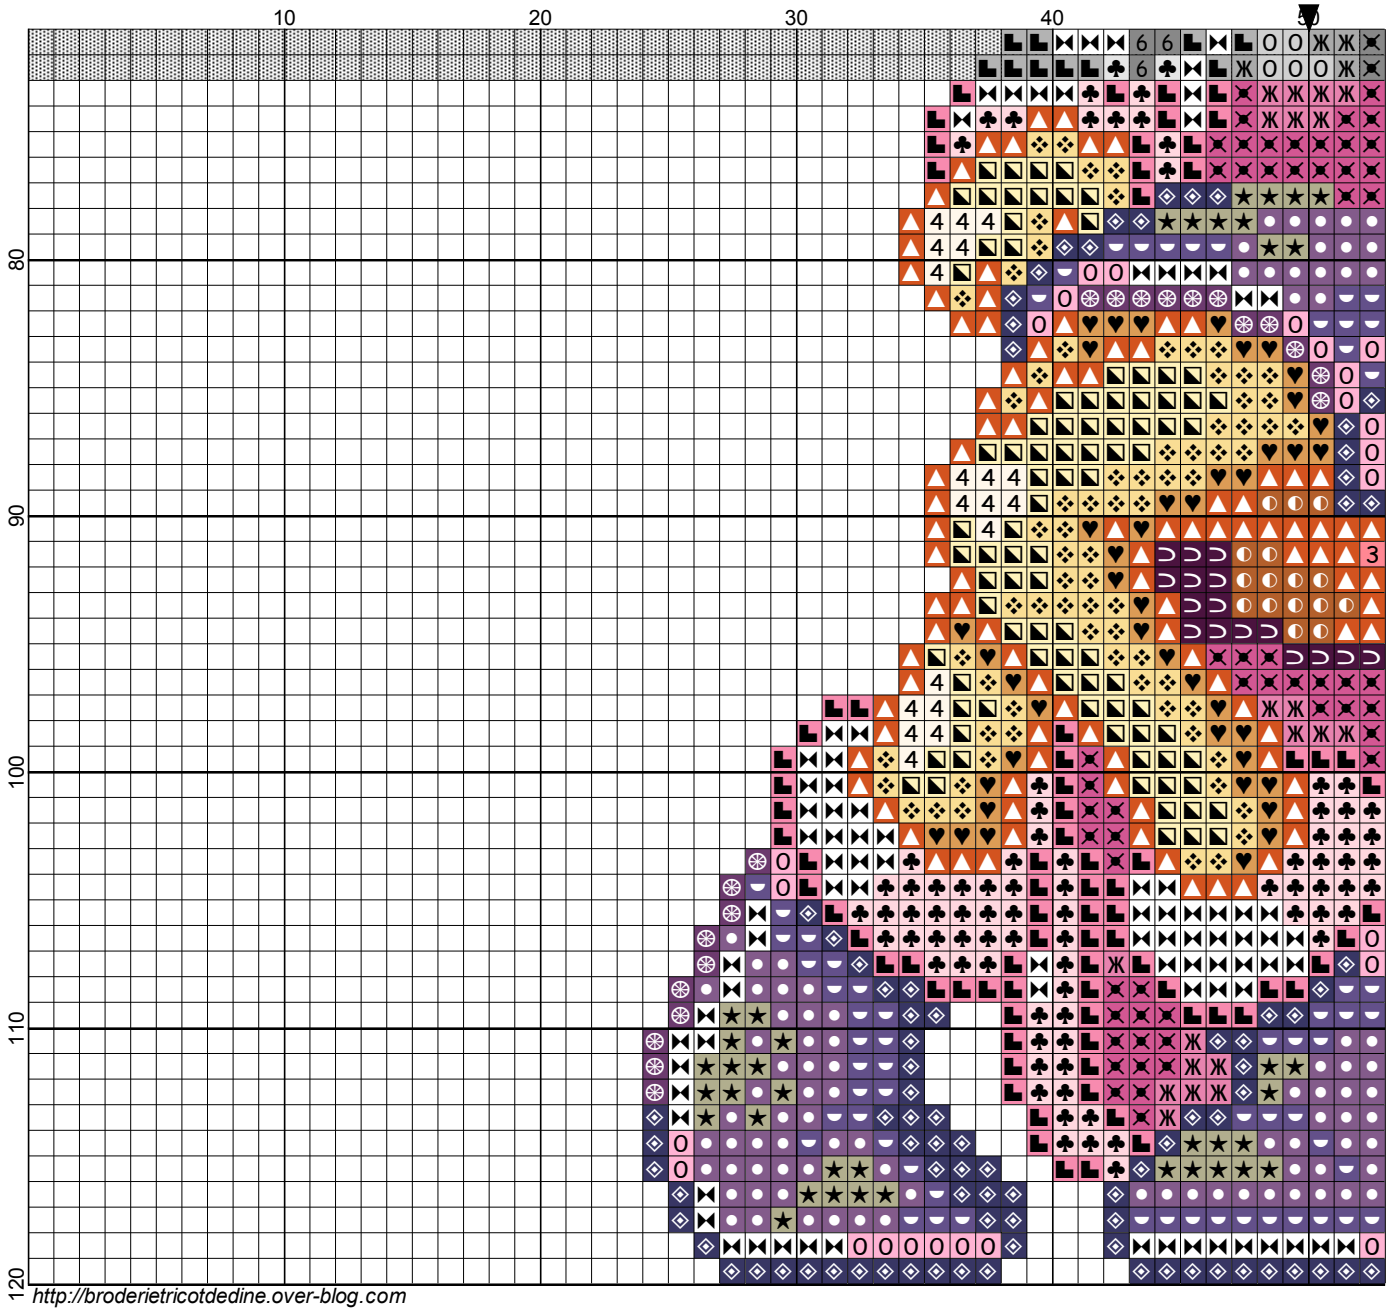

<http://broderietricotdedine.over-blog.com>

<http://broderietricotdedine.over-blog.com>

<http://broderietricotdedine.over-blog.com>

# émilie

---

**Author:** dine  
**Copyright:** <http://broderietricotdedine.over-blog.com>  
**Grid Size:** 100W x 120H  
**Design Area:** 4,50" x 7,36" (63 x 103 stitches)

## Legend:

	[2]	DMC	208	lavender - vy dk		[2]	DMC	3608	plum - vy lt
	[2]	DMC	301	mahogany - md		[2]	DMC	3609	plum - ul lt
	[2]	DMC	333	blue violet - vy dk		[2]	DMC	3705	melon - dk
	[2]	DMC	550	violet - vy dk		[2]	DMC	3706	melon - md
	[2]	DMC	604	cranberry - lt		[2]	DMC	3770	tawny - vy lt
	[2]	DMC	745	yellow - lt pl		[2]	DMC	3771	terra cotta - ul vy lt
	[2]	DMC	791	cornflower blue - vy dk		[2]	DMC	3805	cyclamen pink
	[2]	DMC	920	copper - md		[2]	DMC	3826	golden brown
	[2]	DMC	939	navy blue - vy dk		[2]	DMC	3827	golden brown - pl
	[2]	DMC	963	dusty rose - ul vy lt		[2]	DMC	3837	lavender - ul dk
	[2]	DMC	977	golden brown - lt		[2]	DMC	3843	electric blue
	[2]	DMC	3023	brown gray - lt		[2]	DMC	3855	autumn gold - lt
	[2]	DMC	3607	plum - lt		[2]	DMC	5200	snow white